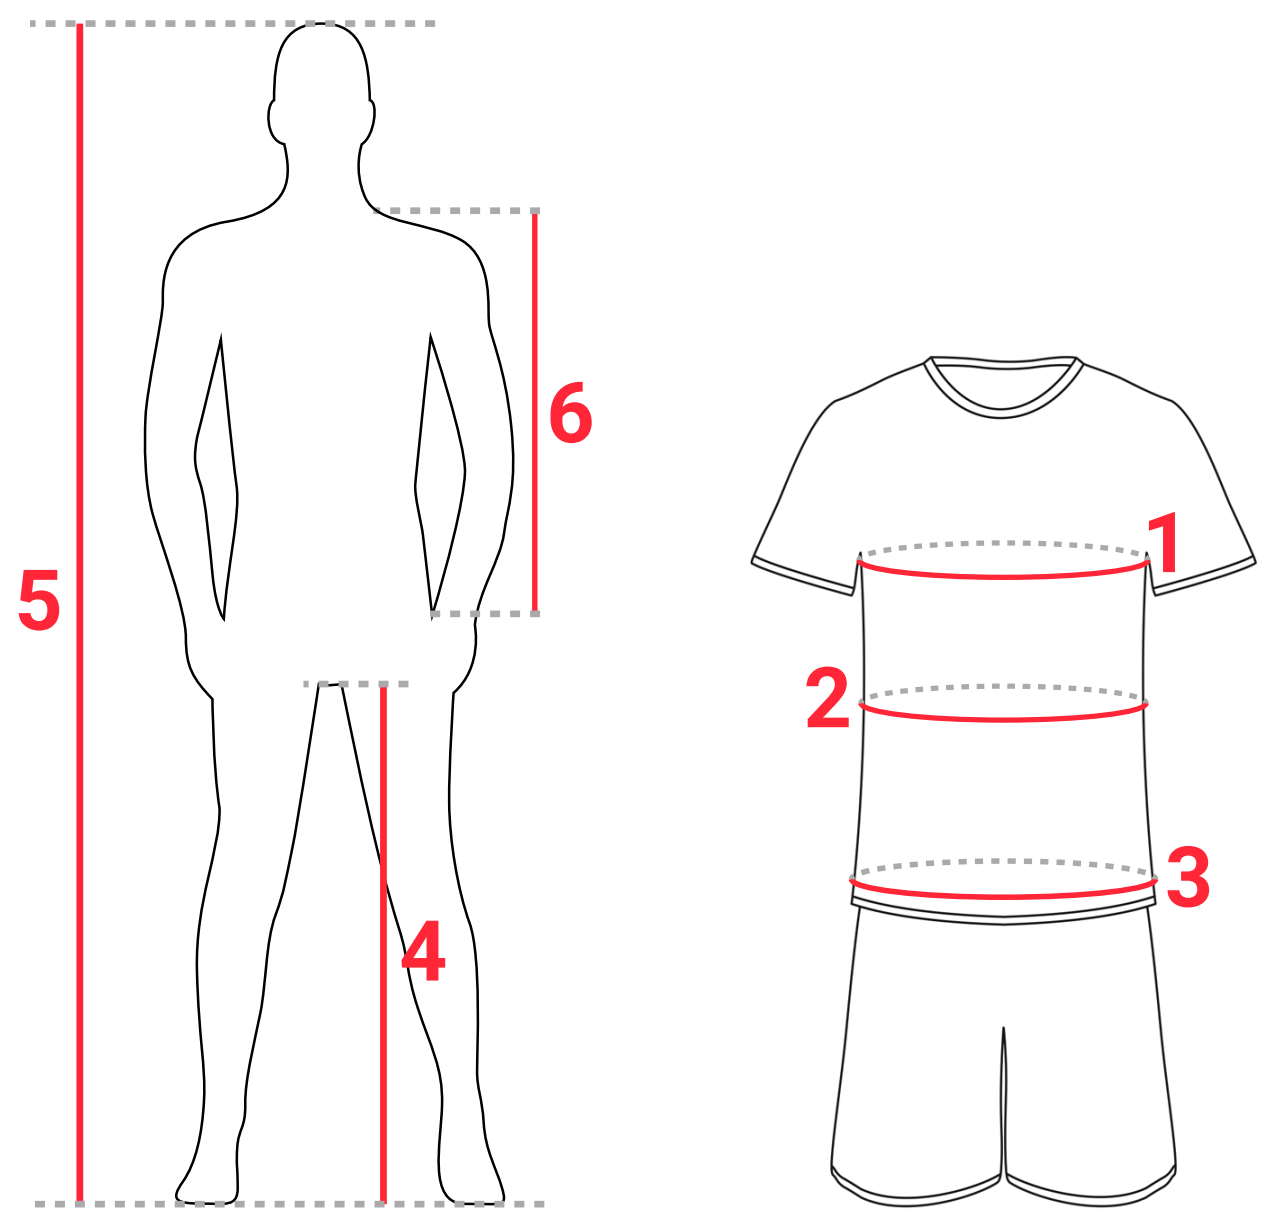

**Shoulder + Sleeve length (6)**

Measure from the lowest part of the neck, over the tip of the shoulder and down the outside of the arm, past the elbow and to the wrist. Keep the arm slightly bent.

**Hipp (3)**

Standing with your feet together, measure around the fullest part of your hips.

**Inside leg (4)**

Standing with your feet together, measure from the crotch all the way down to the floor. Don't forget to stand as straight as possible. You may have to ask a friend to help you.

**Højde (5)**

The total length of your body.

**Men / Herre**

Sizes	XS	S	M	L	XL	2XL	3XL	4XL
Chest (1)	87 cm	93 cm	99 cm	105 cm	111 cm	119 cm	127 cm	135 cm
Waist (2)	75 cm	81 cm	87 cm	93 cm	99 cm	107 cm	115 cm	123 cm
Hipp (3)	89 cm	95 cm	101 cm	107 cm	113 cm	121 cm	129 cm	137 cm
Inside leg (4)	82 cm	84 cm	86 cm	88 cm	90 cm	92 cm	94 cm	96 cm
Højde (5)	172 cm	176 cm	180 cm	184 cm	188 cm	192 cm	196 cm	200 cm
Shoulder + Sleeve length (6)	78 cm	80 cm	82 cm	84 cm	86 cm	88 cm	90 cm	92 cm

**Dame / Women**

Sizes	XS	S	M	L	XL	2XL	3XL	4XL
Chest (1)	82 cm	88 cm	94 cm	100 cm	106 cm	114 cm	122 cm	130 cm
Waist (2)	64 cm	70 cm	76 cm	82 cm	88 cm	96 cm	104 cm	112 cm
Hipp (3)	90 cm	96 cm	102 cm	108 cm	114 cm	122 cm	130 cm	138 cm
Inside leg (4)	79 cm	80,5 cm	82 cm	83,5 cm	85 cm	86,5 cm	88 cm	89,5 cm
Højde (5)	164 cm	167 cm	170 cm	173 cm	176 cm	179 cm	182 cm	185 cm
Shoulder + Sleeve length (6)	71 cm	72,5 cm	74 cm	75,5 cm	77 cm	78,5 cm	80 cm	81,5 cm